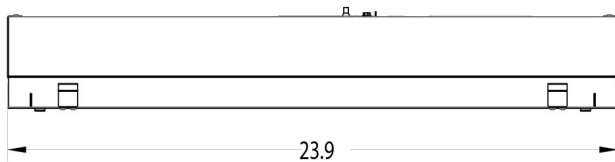

FDS / LED Troffer

APPLICATION NOTES

Actual performance may vary by up to +/-10% of values listed.
See IES file for actual values.

See DLC QPL for listed models.

FIXTURE DIMENSIONS

Dimensions for 2x2 fixture