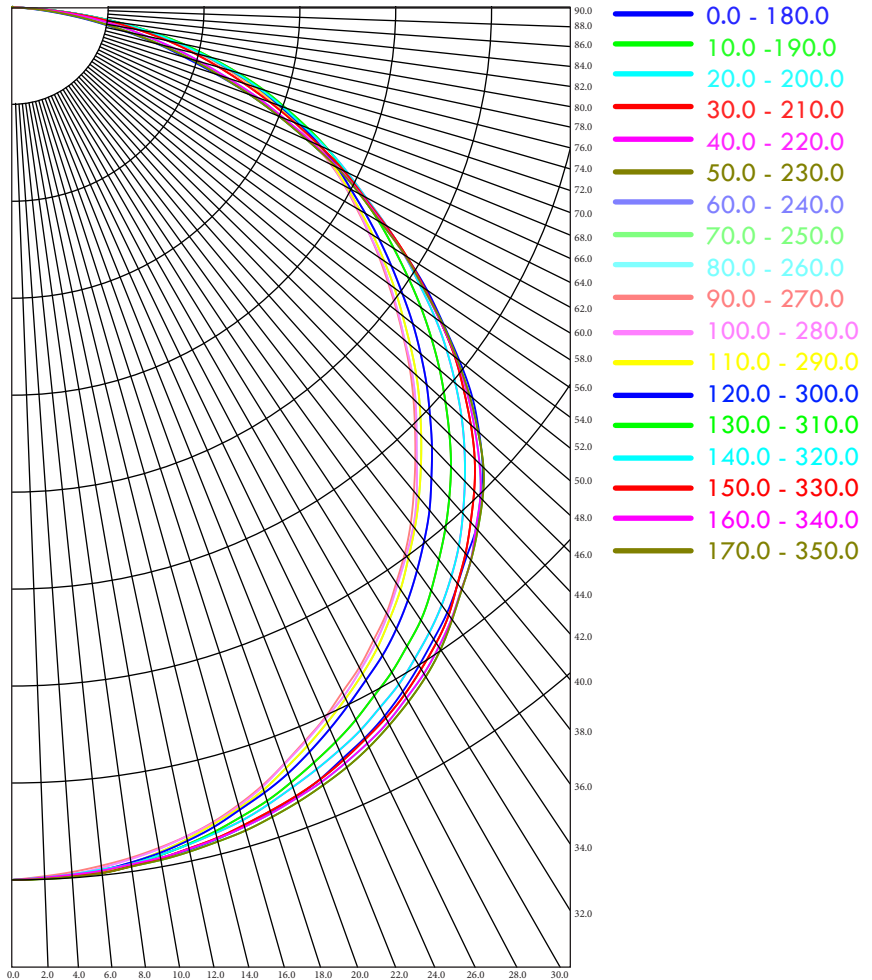

FDS / LED Troffer

PHOTOMETRIC DATA

Below is the photometric data information for a 2 x 4 fixture.

Zonal lumen summary

ZONE	LUMENS	% OF FIXTURE
0-30	881	25.6
0-40	1462	42.6
0-60	2643	77.0
0-90	3432	100.0
90-120	0	0.0
90-150	1	0.0
90-180	1	0.0
0-180	3433	100.0
TOTAL LUMINAIRE OPTICAL EFFICIENCY = NA		

Polar plot