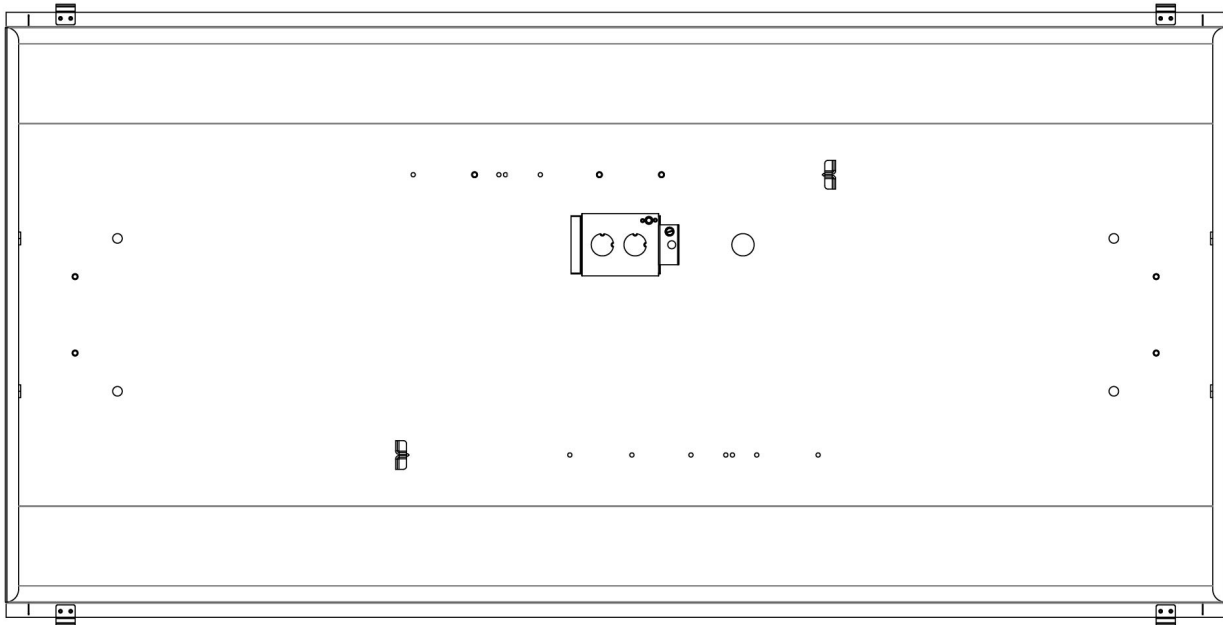

FDS / LED Troffer

FIXTURE DIMENSIONS

Dimensions for 2x4 fixture