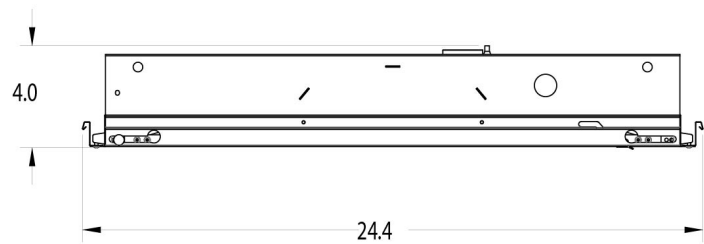

FDS / LED Troffer

FIXTURE DIMENSIONS

Dimensions for 2x4 fixture