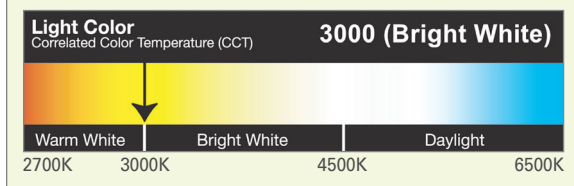

Optics

- Name brand LED arrays
- High efficiency LEDs
- CRI > 80 on DLC listed models; high color rendering
- Frosted lens hides LED pixelation
- Volumetric distribution for even illumination

Warranty

- 5-year limited warranty
- Project specific warranty terms available

FDS / LED Troffer

PHOTOMETRIC DATA

Below is the photometric data information for a 2 x 2 fixture.

Zonal lumen summary

ZONE	LUMENS	% OF FIXTURE
0-30	577	25.6
0-40	958	42.6
0-60	1732	77.0
0-90	2249	100.0
90-120	0	0.0
90-150	1	0.0
90-180	1	0.0
0-180	2250	100.0
TOTAL LUMINAIRE OPTICAL EFFICIENCY = NA		

Polar plot

Light Output (Lumens)	1928
Watts	20.3
Lumens per Watt (Efficacy)	94.98
Color Accuracy Color Rendering Index (CRI)	81

All results are according to IESNA LM-79-2008: *Approved Method for the Electrical and Photometric Testing of Solid-State Lighting*. The U.S. Department of Energy (DOE) verifies product test data and results.