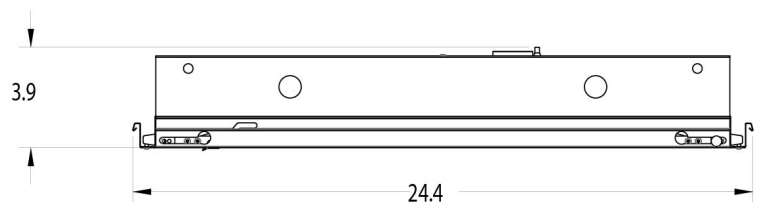

FDS / LED Troffer

APPLICATION NOTES

Actual performance may vary by up to +/-10% of values listed.
See IES file for actual values.

See DLC QPL for listed models.

FIXTURE DIMENSIONS

Dimensions for 2x2 fixture