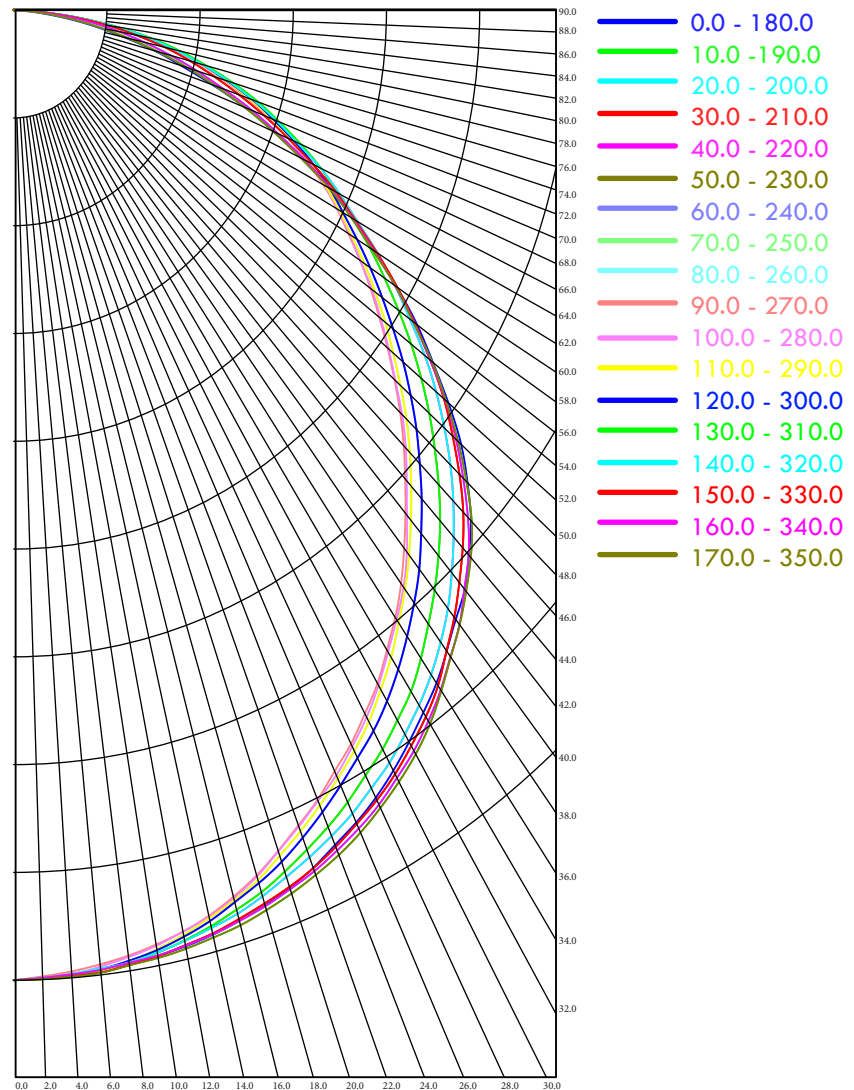

FDS / LED Troffer

PHOTOMETRIC DATA

Below is the photometric data information for a 2 x 2 fixture.

Zonal lumen summary

ZONE	LUMENS	% OF FIXTURE
0-30	577	25.6
0-40	958	42.6
0-60	1732	77.0
0-90	2249	100.0
90-120	0	0.0
90-150	1	0.0
90-180	1	0.0
0-180	2250	100.0
TOTAL LUMINAIRE OPTICAL EFFICIENCY = NA		

Polar plot

Light Output (Lumens)	1928
Watts	20.3
Lumens per Watt (Efficacy)	94.98
Color Accuracy Color Rendering Index (CRI)	81

All results are according to IESNA LM-79-2008: *Approved Method for the Electrical and Photometric Testing of Solid-State Lighting*. The U.S. Department of Energy (DOE) verifies product test data and results.