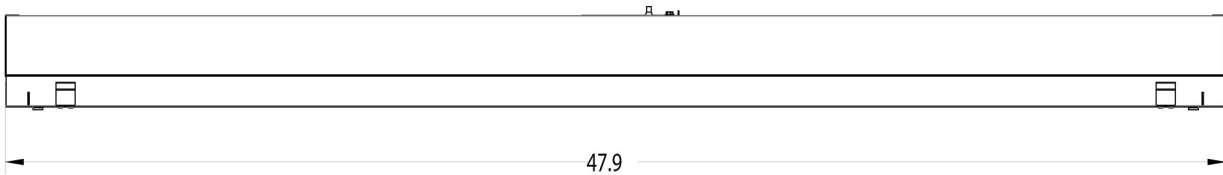

FDS / LED Troffer

FIXTURE DIMENSIONS

Dimensions for 2x4 fixture