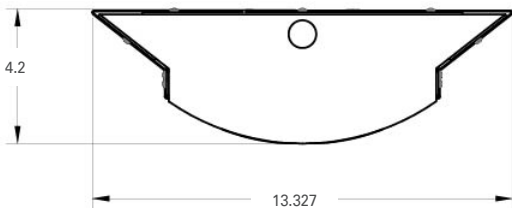

FWW / LED Wide Wrap

FIXTURE DIMENSIONS

MODEL	LENGTH "L" (INCHES)
FWW4	48
FWW8	96