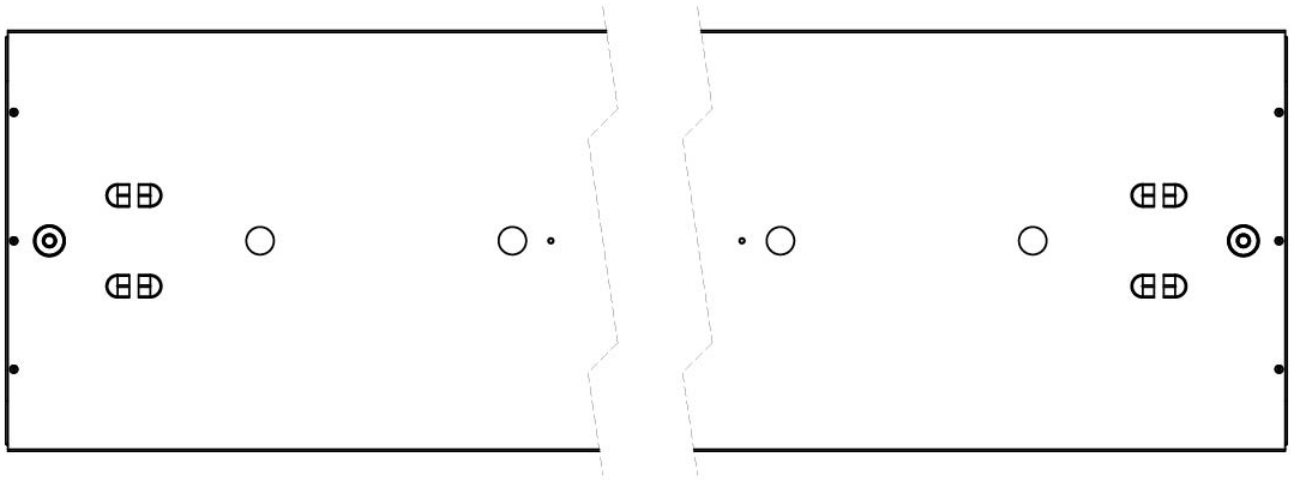

FWW / LED Wide Wrap

FIXTURE DIMENSIONS

MODEL	LENGTH "L" (INCHES)
FWW4	48
FWW8	96