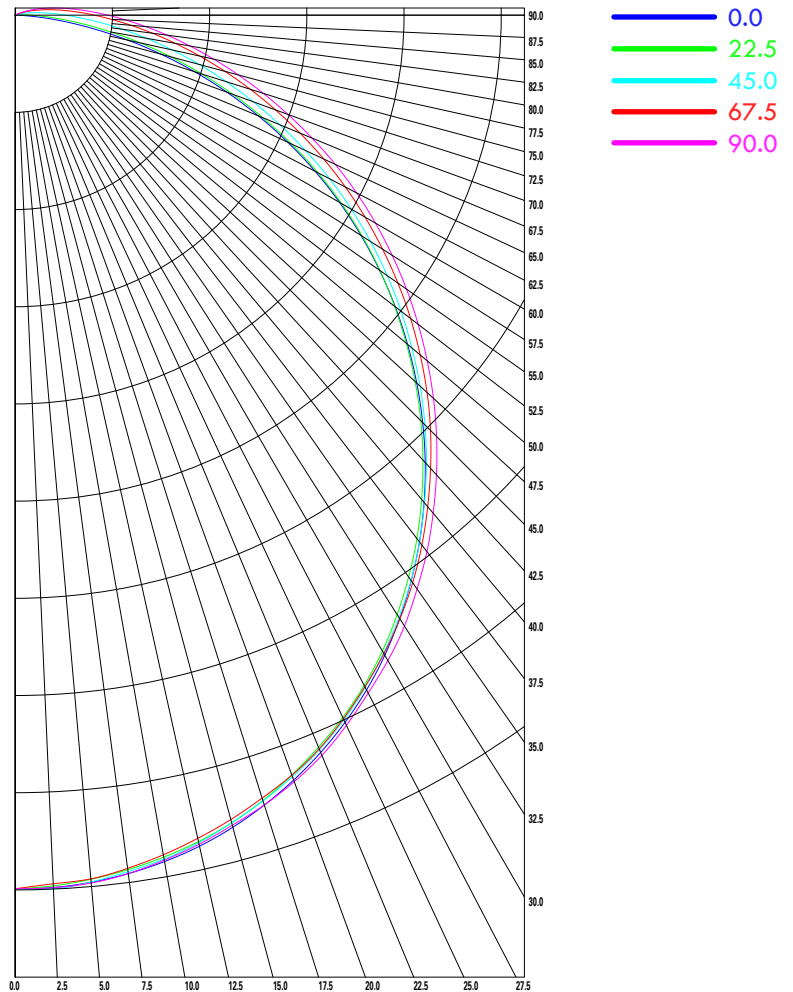

FWW / LED Wide Wrap

PHOTOMETRIC DATA

Below is the photometric data information for a 2 x 2 fixture.

Zonal lumen summary

| ZONE | LUMENS | % OF FIXTURE |
|--------|--------|--------------|
| 0-30 | 1010 | 25.6 |
| 0-40 | 1656 | 41.9 |
| 0-60 | 2942 | 74.4 |
| 0-90 | 3880 | 98.1 |
| 90-120 | 73 | 1.8 |
| 90-150 | 73 | 1.8 |
| 90-180 | 73 | 1.8 |
| 0-180 | 3953 | 100.0 |

Polar plot

| | |
|---|--------------|
| Light Output (Lumens) | 3953 |
| Watts | 30.35 |
| Lumens per Watt (Efficacy) | 130.25 |
| Color Accuracy Color Rendering Index (CRI) | 83 |
| Light Color Correlated Color Temperature (CCT) 3542 (Bright White) | |
| | |
| Warm White | Bright White |
| 2700K | 3000K |
| 4500K | 6500K |